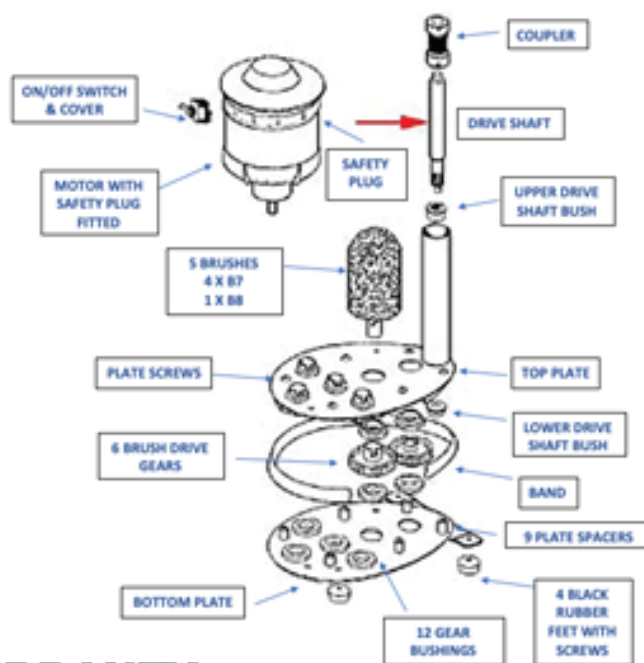

SAVES TIME - SAVES MONEY - SAVES WORK

Creates profit from properly cleaned glasses

- Completely portable. If sink space is limited, try our tapped tub.
- Instant installation. Plugs into 240v.
- Removes all beverage residues instantly preventing flat beer and returned drinks.
- Washes all types of glassware.
- Quiet trouble-free operation. Can be used in public areas without causing distraction.

Specifications

Heavy Duty Stainless Steel Construction
Motor .12w
Acetal gears, Tyner brushes, all stainless steel base, shaft, nuts, bolts & grub screws
Safety plug fitted to end of power cord as standard
Height: 440mm
Base Width: 210mm
Length: 310mm
Weight: 12kg
Power: 240v
3 Wire Cord: 1880mm